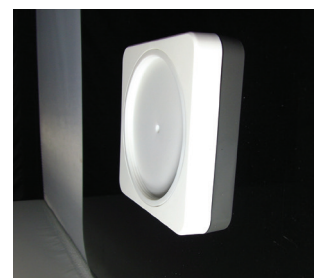

NEW

Switch-One Gang

VT-5131 White

SKU: 8460 3800157644914

Input Power:	2-3V(CR2032 Button Battery)
Switch Lifetime:	
Load Power:	
Body Type:	PC
Dimensions:	86x86x11mm
Box Qty:	144
Remote Distance	Outdoor >600m Indoor >40m